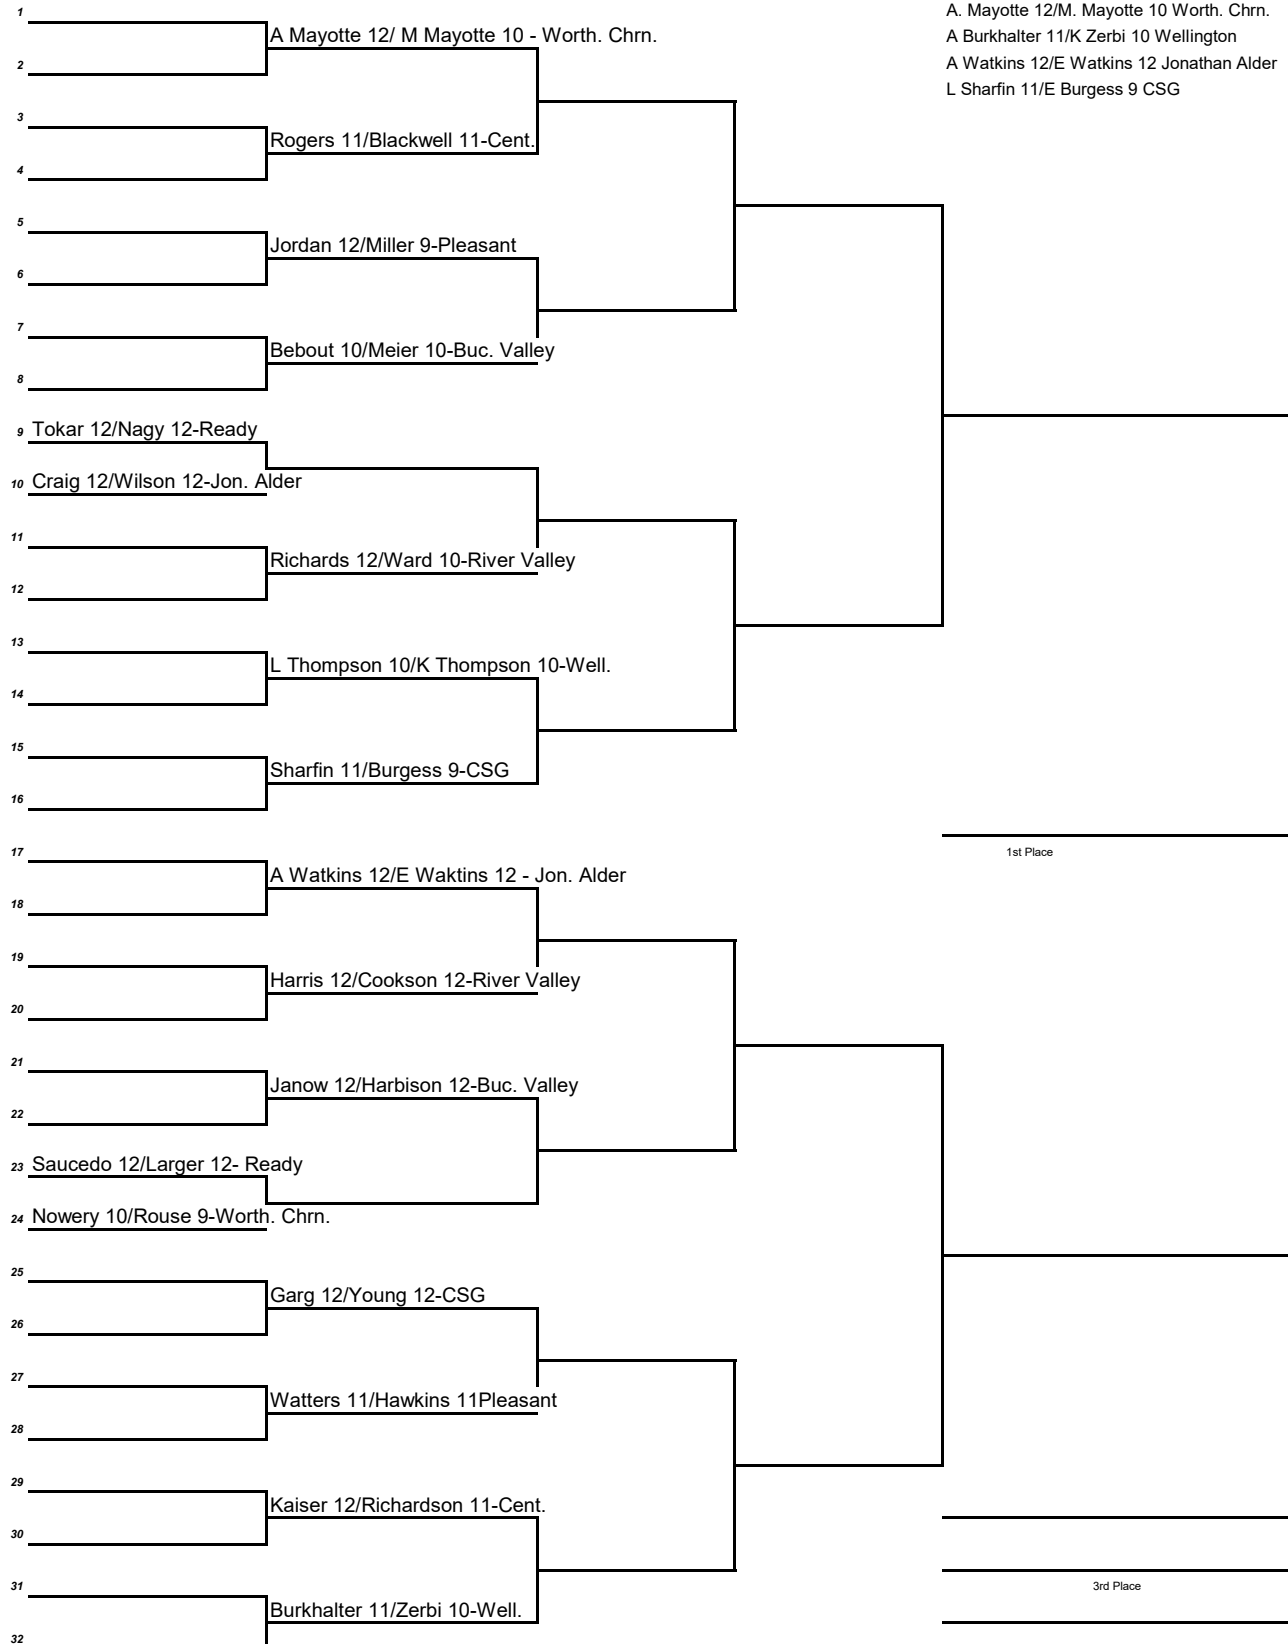

**2020 GIRLS SECTIONAL TENNIS DIVISION II  
Columbus Academy Group 1 Girls Singles Draw**

**SEEDS**

- 1 Anna Lenhart 10 Buckeye Valley
- 2 Olivia Vegas 11 Wellington
- 3 Sophia Vershinin 12 CSG
- 4 Audrey Mousa 11 Worth. Chrn.

**2020 GIRLS SECTIONAL TENNIS DIVISION II  
Columbus Academy Group 1 Girls Doubles Draw**

**SEEDS**

- A. Mayotte 12/M. Mayotte 10 Worth. Chrn.
- A Burkhalter 11/K Zerbi 10 Wellington
- A Watkins 12/E Watkins 12 Jonathan Alder
- L Sharfin 11/E Burgess 9 CSG

**2020 GIRLS SECTIONAL TENNIS DIVISION II  
Columbus Academy Group 2 Girls Singles Draw**

**SEEDS**

- 1 Sydni Ratliff 12 Columbus Academy
- 2 Grace Phillip 9 Columbus Academy
- 3 Sydney Elliott 12 Bexley
- 4 Olivia Eckels 12 Granville